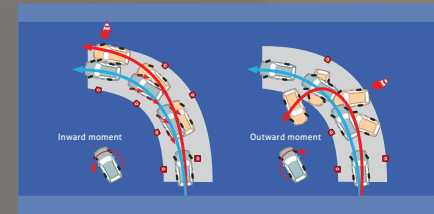

**Interactive 8" Head Unit**

Providing vast array of entertainments for your enjoyable driving experience.  
(1.2 G Type)

## RCTA BSM

Ensure your safety with Rear Cross Traffic Alert that detect approaching vehicle from rear side when reversing out of parking space, Moreover, The Blind Spot Monitor identifies every object on the vehicle blind spot area using radar technology. (1.0T GR Sport TSS Type)