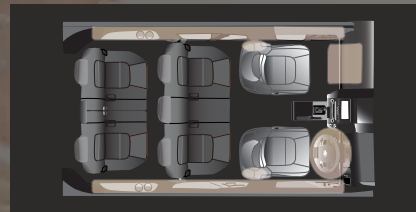

6 Airbag D/P/S/C

Equipped in all sides of the car to minimize the damage when collision happens. (1.0T GR Sport TSS Type)