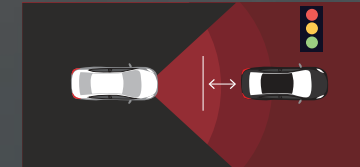

## ADAPTIVE CRUISE CONTROL

Detects a preceding vehicle and follow within a safe distance, therefore reducing the fatigue of long driving.