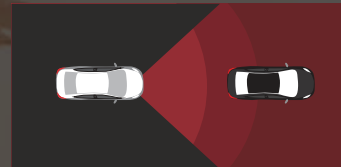

PRE COLLISION SYSTEM

Integrated camera and radar system that help to reduce crash risk and damage in a frontal collision.