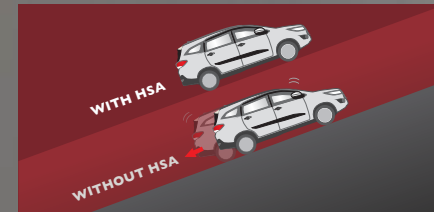

HILL START ASSIST (HSA)

Preventing vehicle to slip backward on an uphill road. (All Type)

SAFETY SENSE

Now with active safety features to ensure you and your passengers maximum safety. (1.0T GR Sport TSS Type)